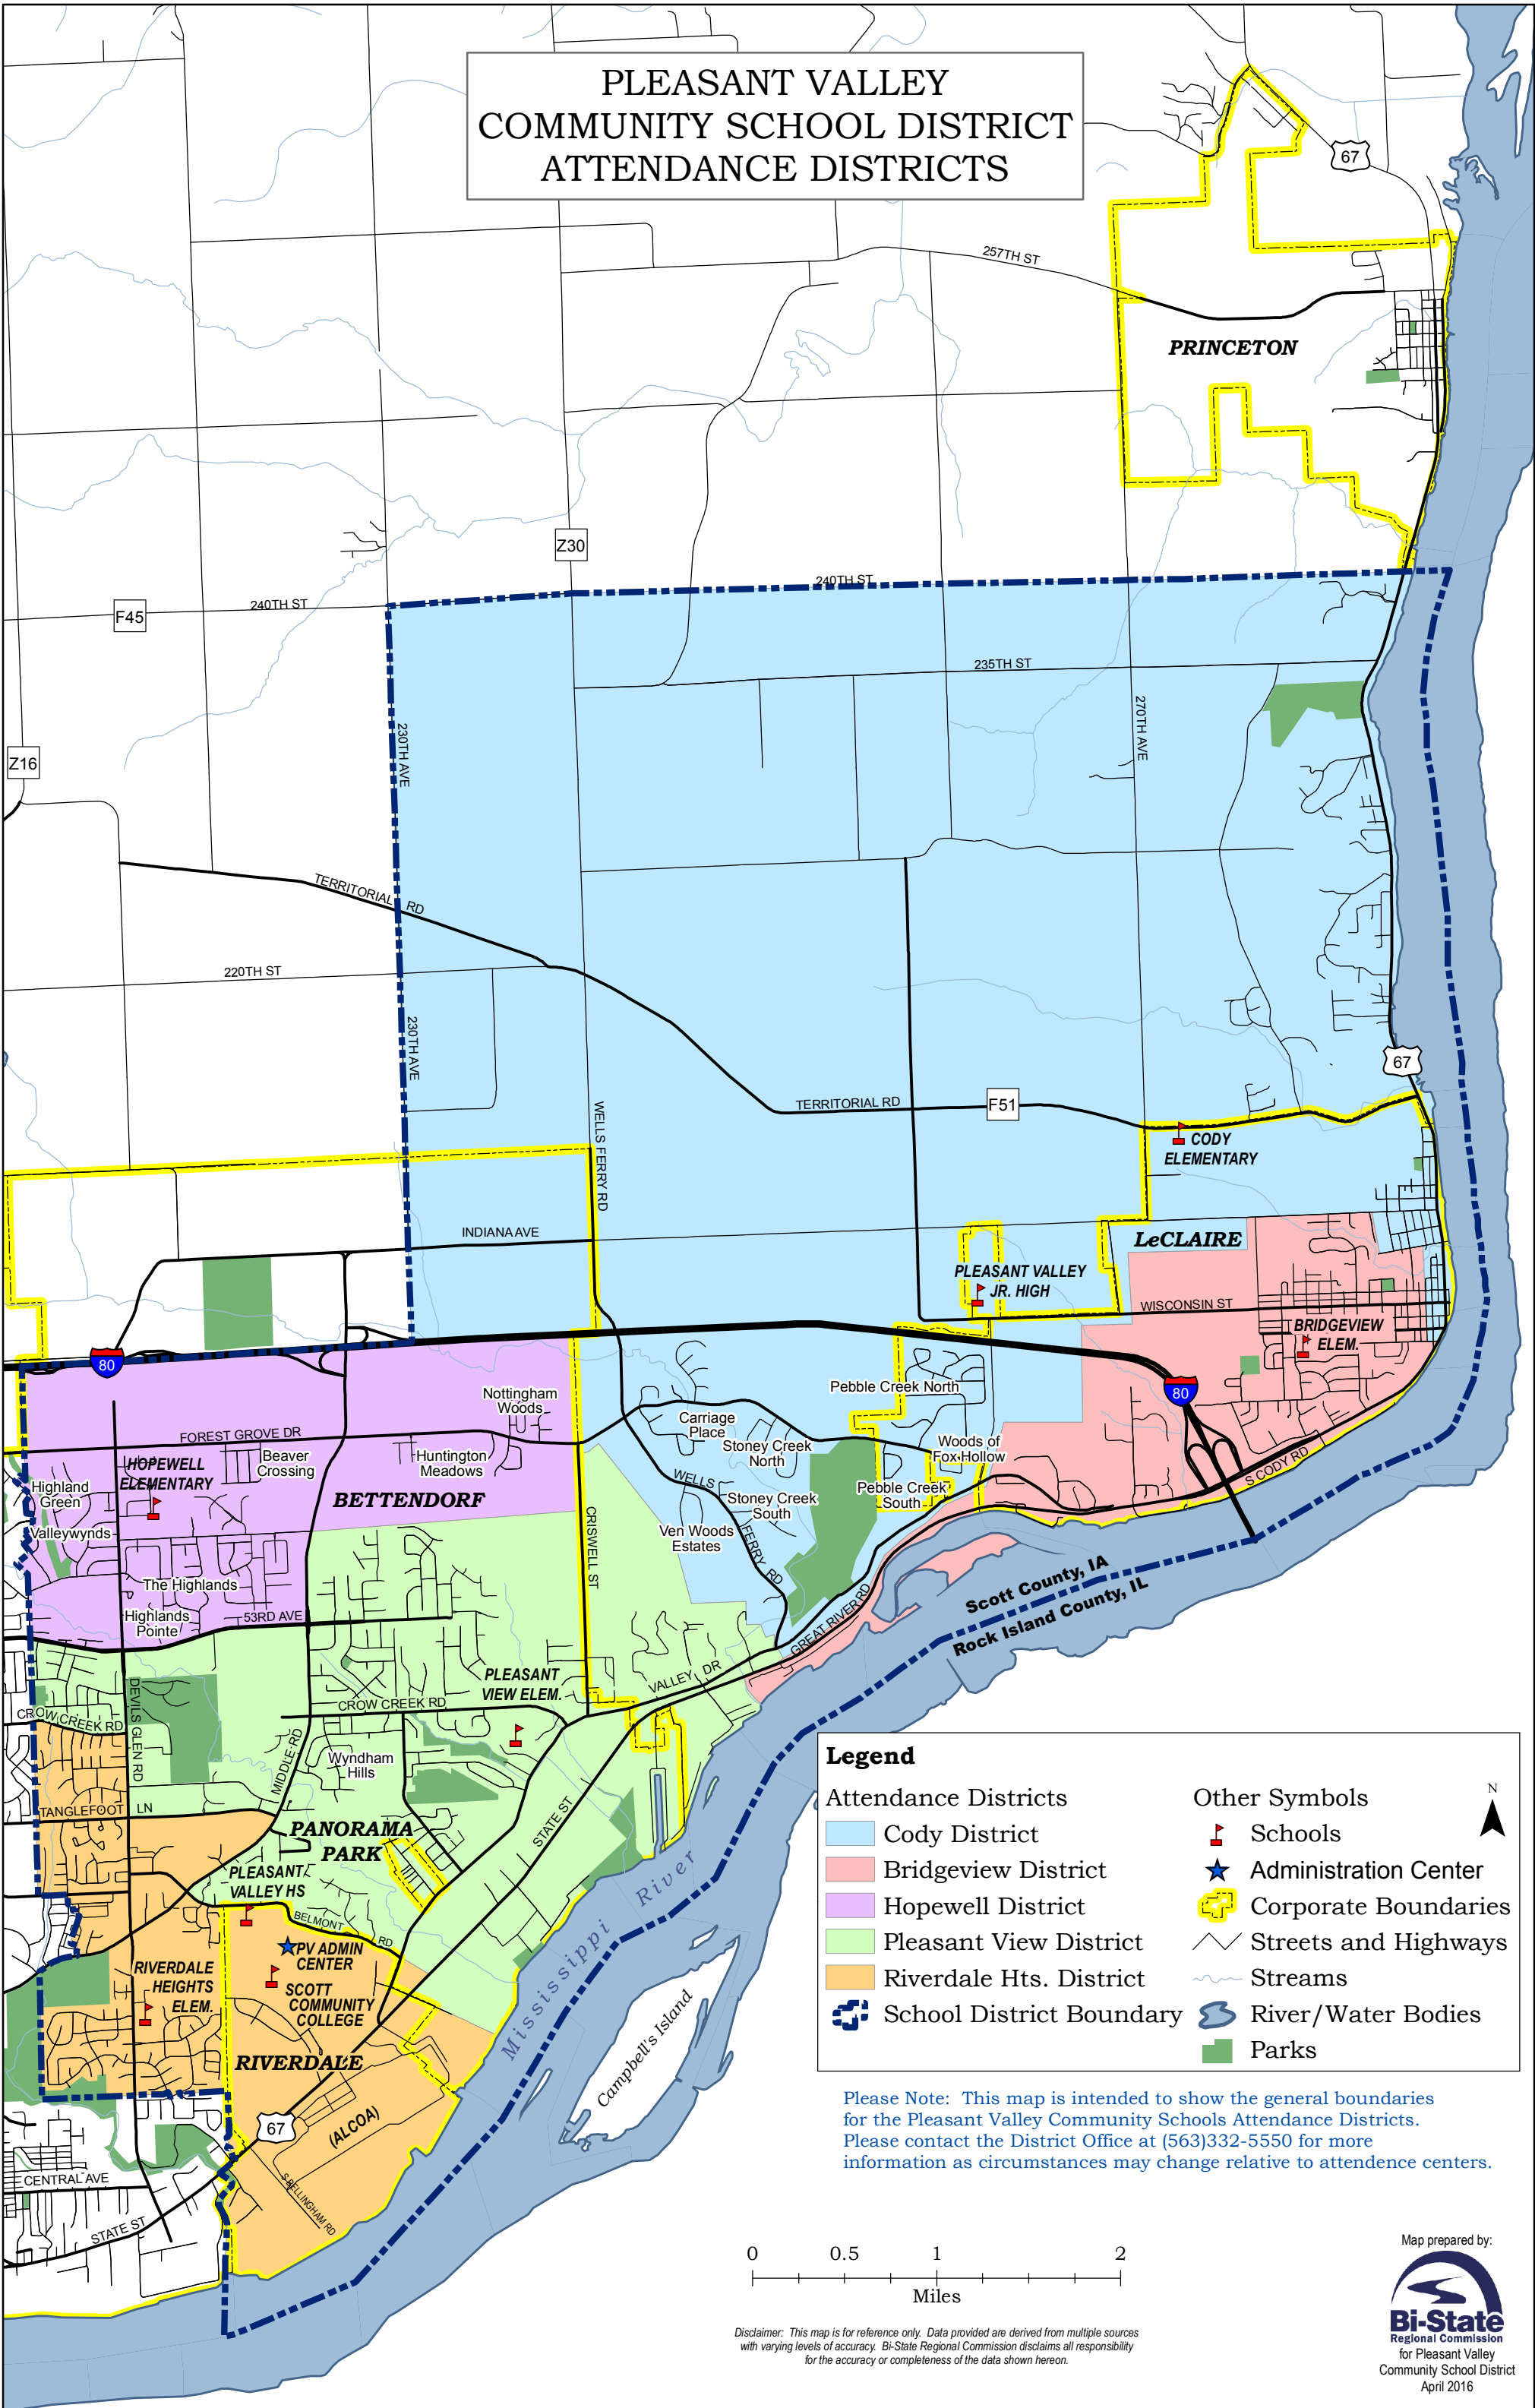

# PLEASANT VALLEY COMMUNITY SCHOOL DISTRICT ATTENDANCE DISTRICTS

**Legend**

Attendance Districts	Other Symbols
Cody District	Schools
Bridgeview District	Administration Center
Hopewell District	Corporate Boundaries
Pleasant View District	Streets and Highways
Riverdale Hts. District	Streams
School District Boundary	River/Water Bodies
	Parks

Please Note: This map is intended to show the general boundaries for the Pleasant Valley Community Schools Attendance Districts. Please contact the District Office at (563)332-5550 for more information as circumstances may change relative to attendance centers.

Disclaimer: This map is for reference only. Data provided are derived from multiple sources with varying levels of accuracy. Bi-State Regional Commission disclaims all responsibility for the accuracy or completeness of the data shown hereon.