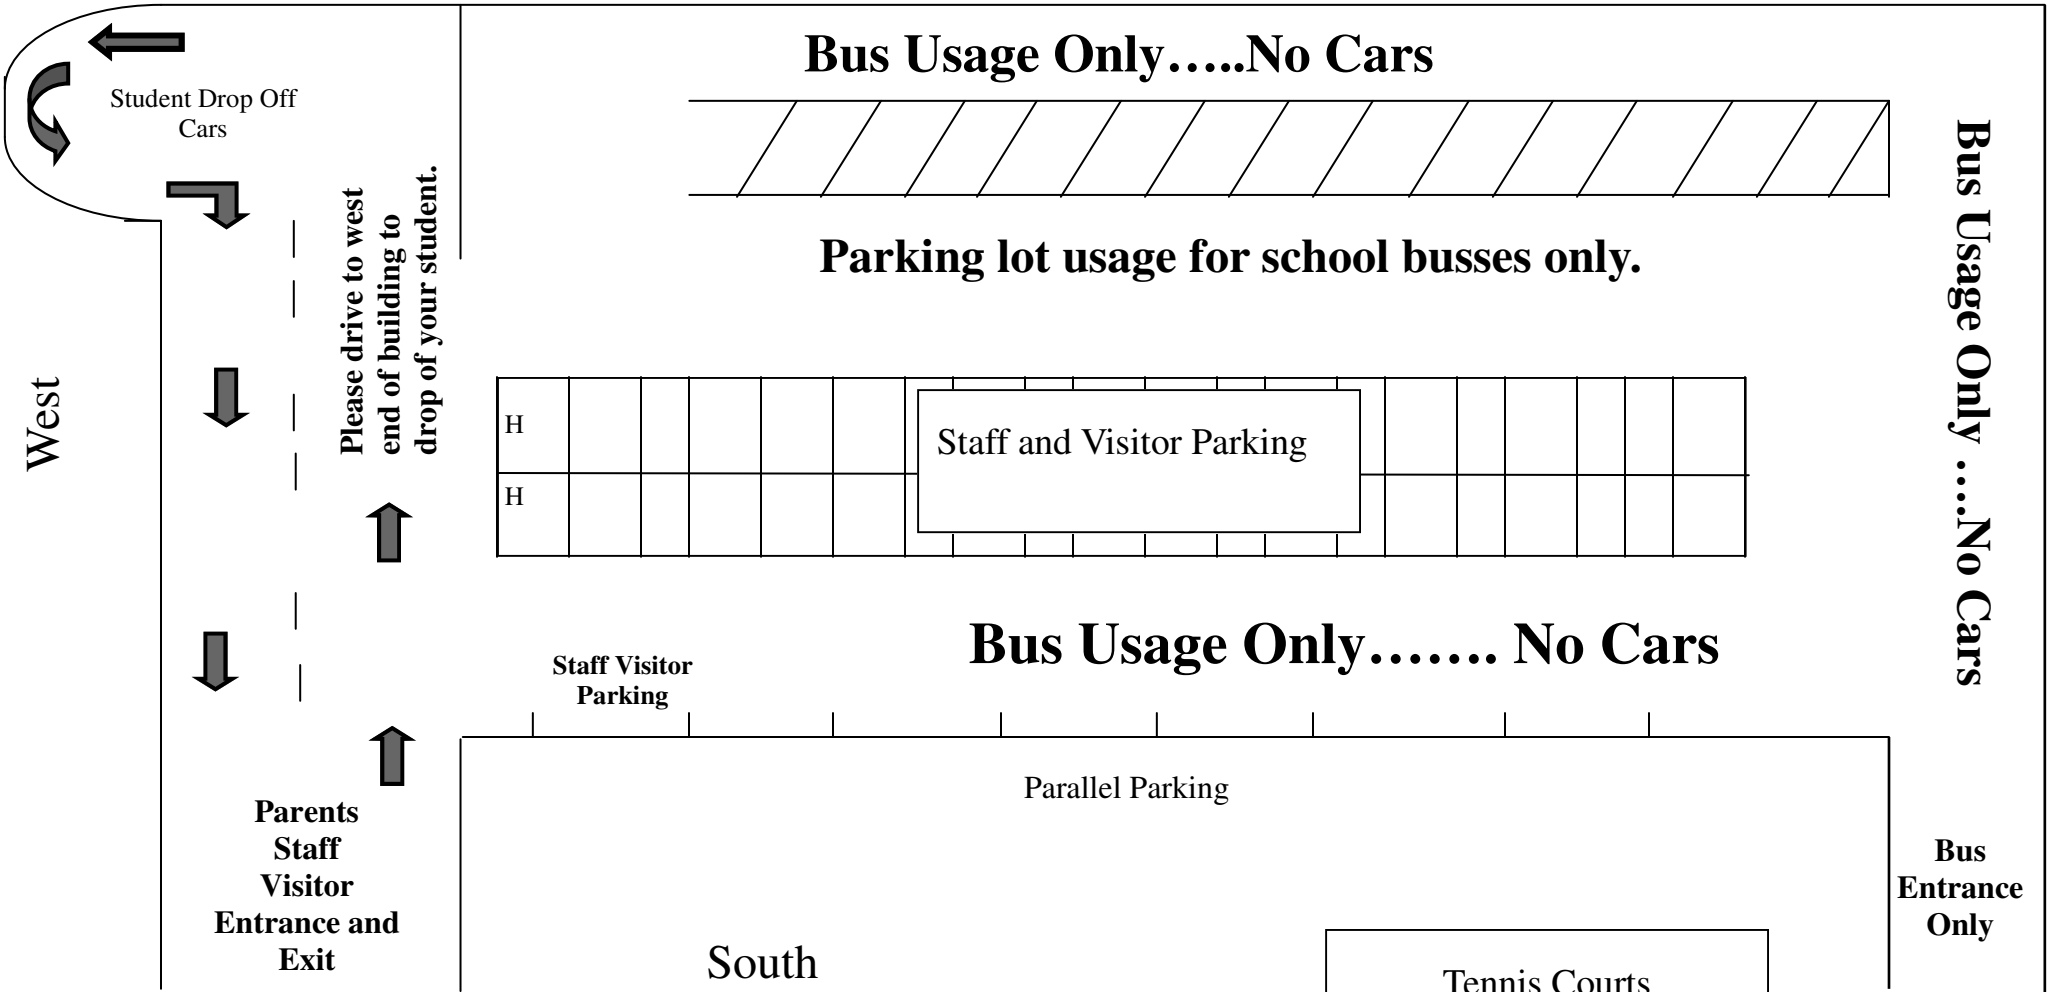

North

Parking Lot and Student Drop Off Map

East

Pleasant Valley Junior High

Activities Entrance

Student Drop Off Entrance

Main Office Entrance

Bus Entrance

West

Student Drop Off Here Only

Please drop off your child at the **WEST** end of the building to eliminate congestions. Thank You!

Bus Usage Only.....No Cars

Parking lot usage for school busses only.

Staff and Visitor Parking

Bus Usage Only..... No Cars

Staff Visitor Parking

Parallel Parking

South

Tennis Courts

Bus Usage OnlyNo Cars

Bus Entrance Only

Please drive to west end of building to drop of your student.

Student Drop Off Cars

Parents Staff Visitor Entrance and Exit