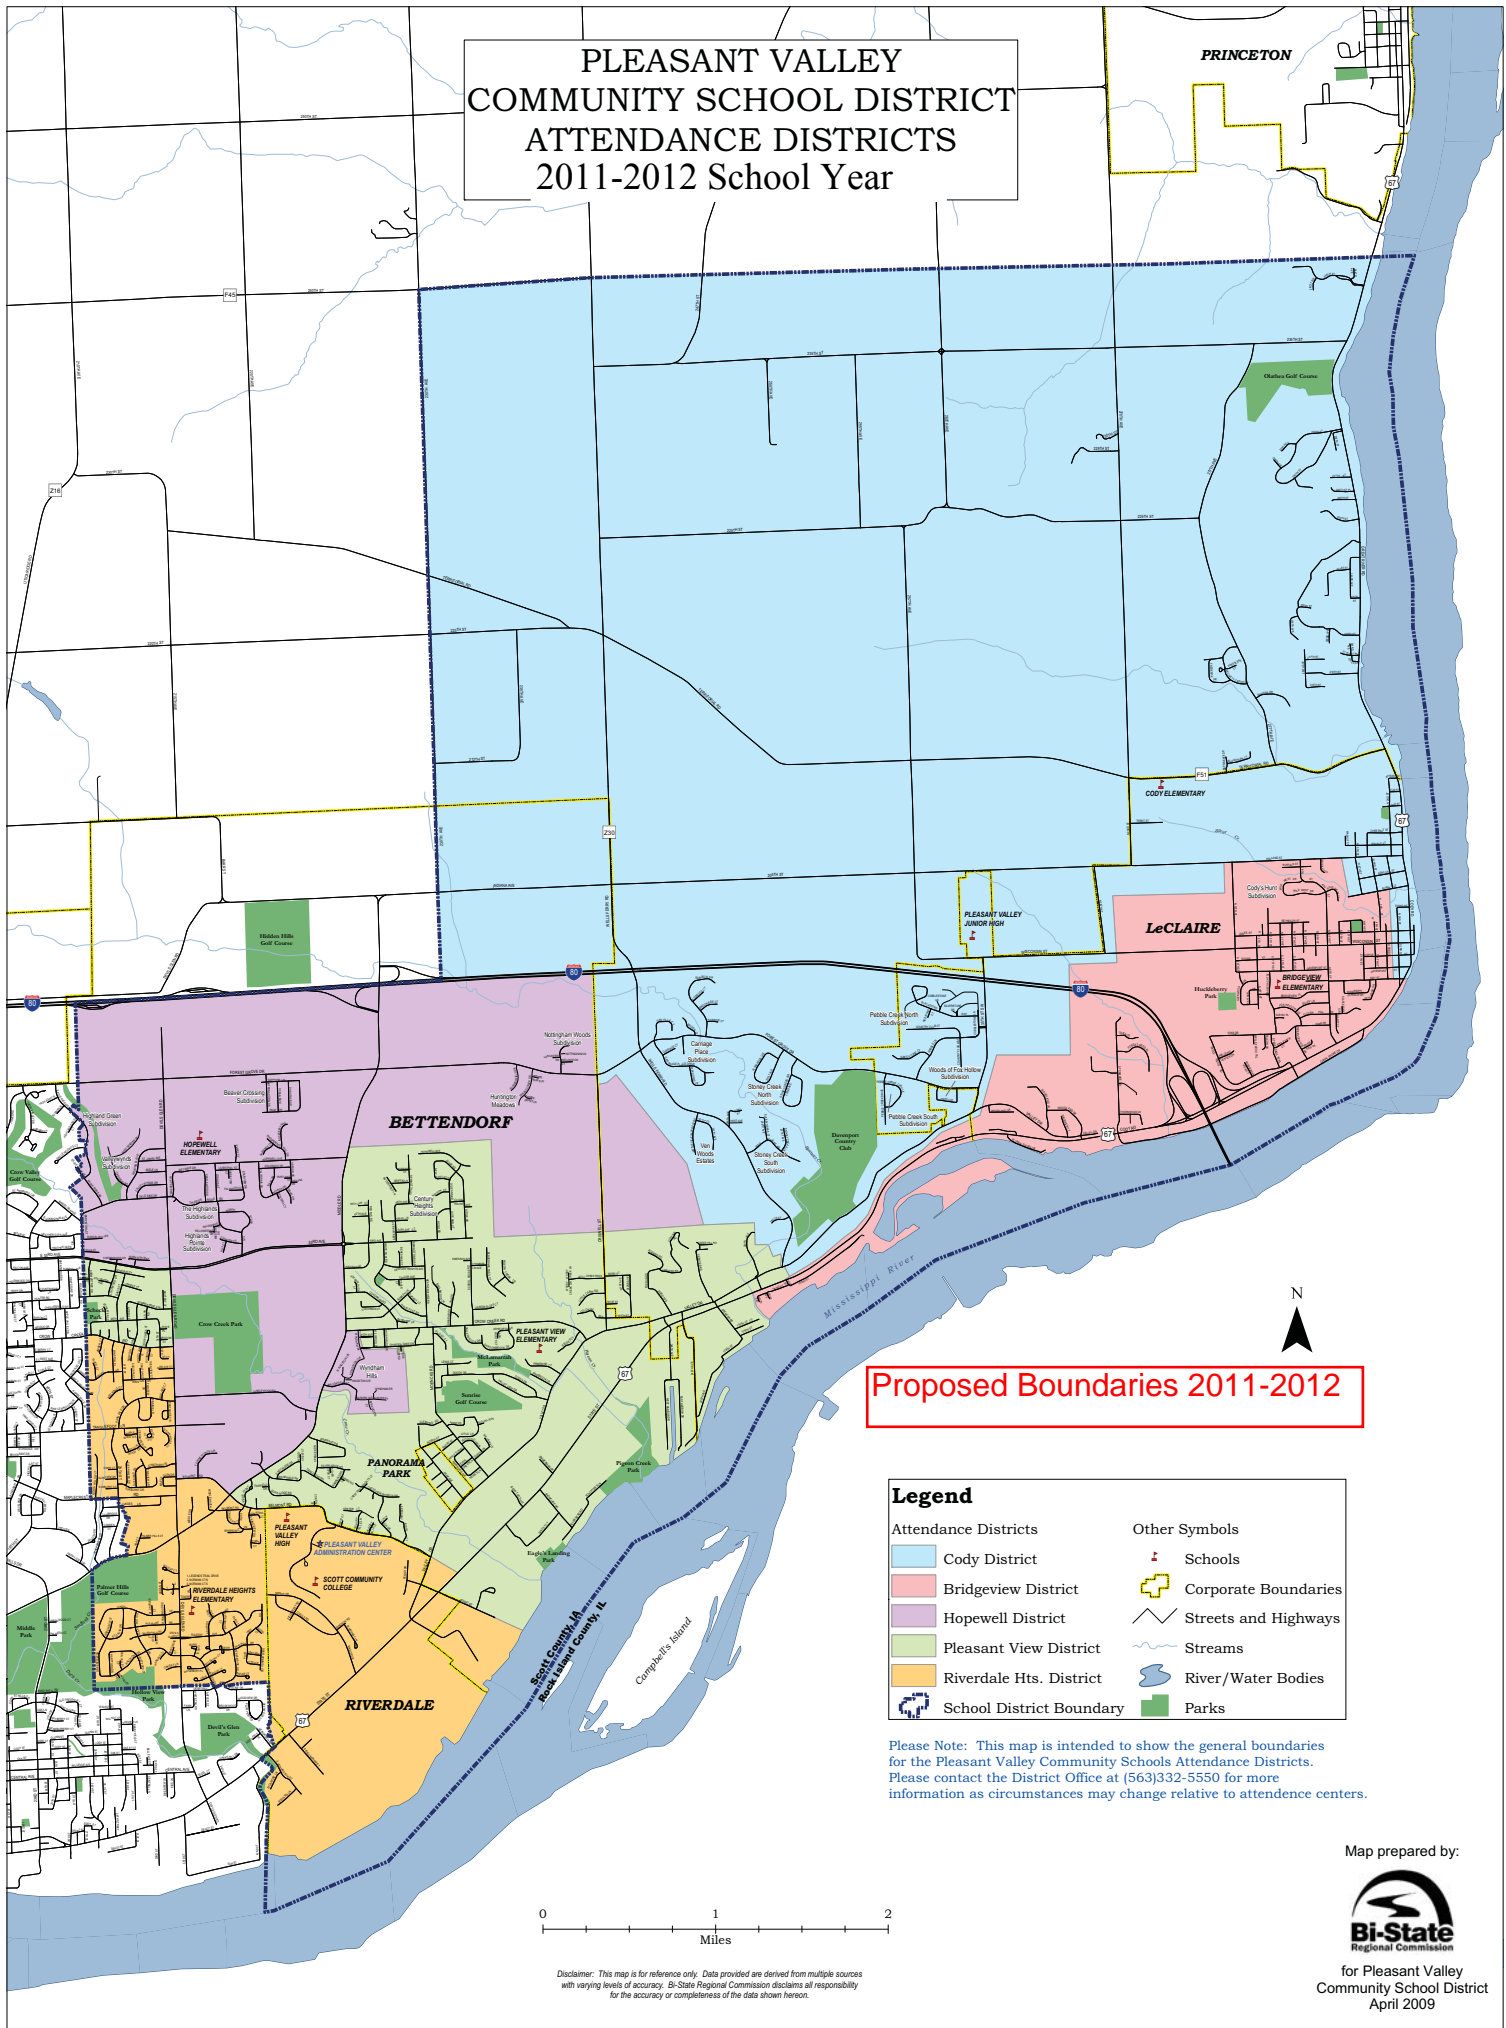

PLEASANT VALLEY COMMUNITY SCHOOL DISTRICT ATTENDANCE DISTRICTS 2011-2012 School Year

Proposed Boundaries 2011-2012

Legend	
Attendance Districts	
 Cody District	 Bridgeview District
 Hopewell District	 Pleasant View District
 Riverdale Hts. District	 Bettendorf District
 School District Boundary	
Other Symbols	
 Schools	 Corporate Boundaries
 Streets and Highways	 Streams
 River/Water Bodies	 Parks

Please Note: This map is intended to show the general boundaries for the Pleasant Valley Community Schools Attendance Districts. Please contact the District Office at (563)332-5550 for more information as circumstances may change relative to attendance centers.

Map prepared by: